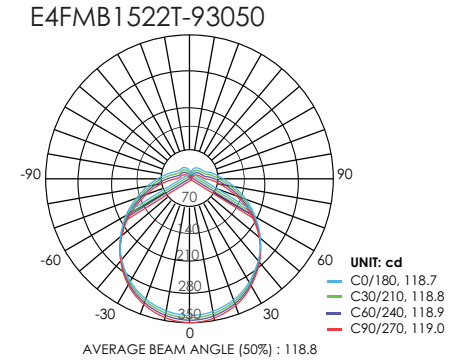

PHOTOMETRIC DATA

Model: E3FMB14T-93050
Test Report: E3FMB14T-93050.ies
CCT: 3000
Lamp Type: LED
Lumens: 1142 LM
Input Watts: 14 W
Efficacy: 81 LM/W

Lumen Intensity Graph:

Model: E3FMB1522T-93050
Test Report: E3FMB1522T-93050.ies
CCT: 3000
Lamp Type: LED
Lumens: 1742 LM
Input Watts: 21.5 W
Efficacy: 81 LM/W

Lumen Intensity Graph:

ENERGETIC[®]
L I G H T I N G

E3FMB

LED Round Flush Mount Fixture CCT-select
50,000 System Lifetime • 10 Year Limited Warranty

NOTES: