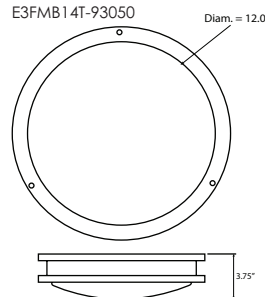

12" Profile

E3FMB14T-93050