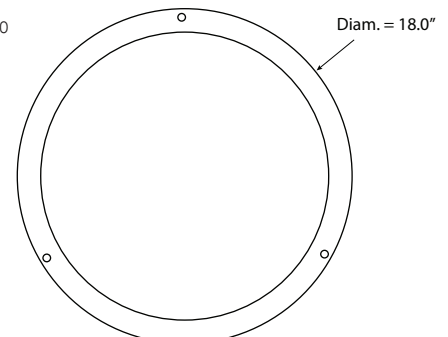

12" Profile

E3FMB14T-93050

18" Profile

E3FMB2432T-93050

14" Profile

E3FMB1522T-93050
E3FMB1522TW-93050

Model Ordering Number

Series Prefix	Wattage	Dimming	Dimming	CRI	CCT
E3FMB	12	T	W	9	3050
E3FMB Energetic LED Round Flush Mount CCT-Selectable	14 1522 15, 18, or 22W	T Triac Dimmable (default)	W Wet Location Certified	9 90 CRI	3050 3000K, 4000K, or 5000K