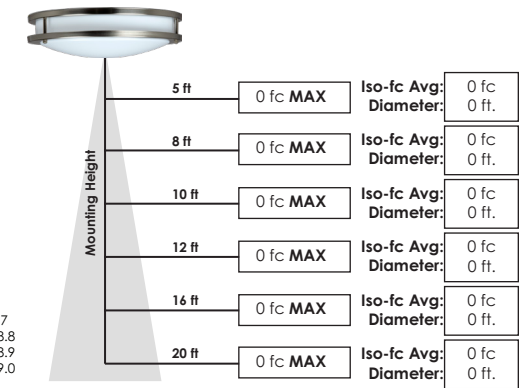

Model Ordering Number

Series Prefix	Wattage	Dimming	Dimming	CRI	CCT
E3FMB	12	T	W	9	3050
E3FMB Energetic LED Round Flush Mount CCT-Selectable	14 1522 15, 18, or 22W	T Triac Dimmable (default)	W Wet Location Certified	9 90 CRI	3050 3000K, 4000K, or 5000K

Ordering Examples:

1. For E3FMB 15, 18, 22W Selectable CCT 100-277V Model#: E43FMB1522T-93050

STOCK ORDER INFORMATION

Profile	CCT Selectable	Model Number	Order #	Lumens	Wattage	LPW	Color Temp	CRI	Voltage	Dimming	DLC	Pallet Qty
12" Profile	100-277V	E3FMB14T-93050	40049	980	14W	70	3000k,4000k, &5000k CCT	92	120V	Triac	ETL, JA8 Energy Star	TBD
	100-277V	E3FMB1522T-93050	40050	1000,1260, 1540LM	15W, 18W, 22W Select	70	3000k,4000k, &5000k CCT	92	120V	Triac	ETL, JA8 Energy Star	84
14" Profile	100-277V	E3FMB1522TW-93050	40051	1000,1260, 1540LM	15W, 18W, 22W Select	70	3000k,4000k, &5000k CCT	92	120V	Triac	ETL, JA8 Energy Star	84
	100-277V	E3FMB2432T-93050	40053	1680,1960, 2240LM	24W, 28W, 32W Select	70	3000k,4000k, &5000k CCT	92	120V	Triac	ETL, JA8 Energy Star	TBD

PHOTOMETRIC DATA

Model: E3FMB14T-93050
Test Report: E3FMB14T-93050.ies
CCT: 3000
Lamp Type: LED
Lumens: 1142 LM
Input Watts: 14 W
Efficacy: 81 LM/W

Lumen Intensity Graph: