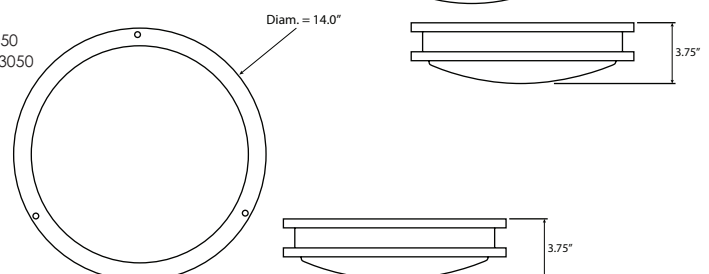

12" Profile

E3FMB14T-93050

18" Profile

E3FMB2432T-93050

14" Profile

E3FMB1522T-93050
E3FMB1522TW-93050

Model Ordering Number

Series Prefix	Wattage	Dimming	Dimming	CRI	CCT
E3FMB	12	T	W	9	3050
E3FMB Energetic LED Round Flush Mount CCT-Selectable	14 1522 15, 18, or 22W	T Triac Dimmable (default)	W Wet Location Certified	9 90 CRI	3050 3000K, 4000K, or 5000K