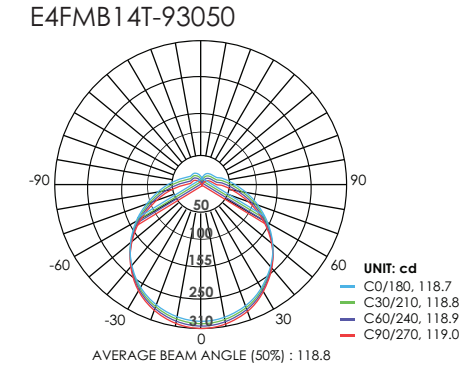

Ordering Examples:

1. For E3FMB 15, 18, 22W Selectable CCT 100-277V Model#: E43FMB1522T-93050

STOCK ORDER INFORMATION

Profile	CCT Selectable	Model Number	Order #	Lumens	Wattage	LPW	Color Temp	CRI	Voltage	Dimming	DLC	Pallet Qty
12" Profile	100-277V	E3FMB14T-93050	40049	980	14W	70	3000k,4000k, &5000k CCT	92	120V	Triac	ETL, JA8 Energy Star	TBD
	100-277V	E3FMB1522T-93050	40050	1000,1260, 1540LM	15W, 18W, 22W Select	70	3000k,4000k, &5000k CCT	92	120V	Triac	ETL, JA8 Energy Star	84
14" Profile	100-277V	E3FMB1522TW-93050	40051	1000,1260, 1540LM	15W, 18W, 22W Select	70	3000k,4000k, &5000k CCT	92	120V	Triac	ETL, JA8 Energy Star	84
	100-277V	E3FMB2432T-93050	40053	1680,1960, 2240LM	24W, 28W, 32W Select	70	3000k,4000k, &5000k CCT	92	120V	Triac	ETL, JA8 Energy Star	TBD

PHOTOMETRIC DATA

Model: E3FMB14T-93050
Test Report: E3FMB14T-93050.ies
CCT: 3000
Lamp Type: LED
Lumens: 1142 LM
Input Watts: 14 W
Efficacy: 81 LM/W

Lumen Intensity Graph:

Model: E3FMB1522T-93050
Test Report: E3FMB1522T-93050.ies
CCT: 3000
Lamp Type: LED
Lumens: 1742 LM
Input Watts: 21.5 W
Efficacy: 81 LM/W