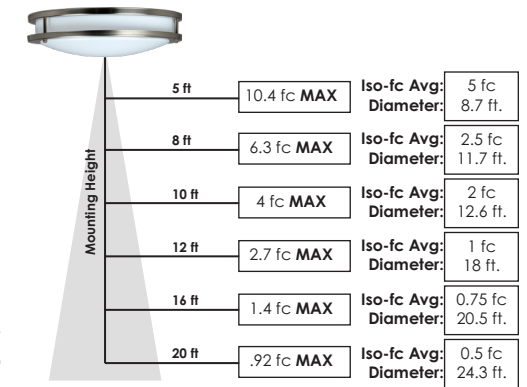

Project:	Catalog#:	Type:
Prepared By:	Notes:	Date:

E3FMB

LED Round Metal-trim Flushmount Fixture
CCT-select & Wattage Select • 10 Year Limited Warranty

Overview

Energetic Lighting's E3FMB series of LED round flushmount fixtures are designed to emulate the look and feel of traditional circline fluorescent tube flushmount fixtures, but operate at a significantly lower wattage. ezCCT and ezWatt features allow for field-selection of CCT (3000K, 4000K, or 5000K), and wattage (22W, 18W, or 15W), both accessible by removing the diffuser. Installation is quick and simple when mounting over standard ceiling junction boxes using the included crossbar and hardware, and further output control is available by installing on circuits with standard wall triac dimmers. With a CRI of >90, this fixture will bring out vibrant true-to-life colors of all objects illuminated within the room. Constructed with a durable steel housing body and LED lifetime rating of at least 50,000 hours, this rugged flushmount is designed for many years of reliable operation.

PHOTOMETRIC DATA

Model: E3FMB14T-93050
Test Report: E3FMB14T-93050.ies
CCT: 3000
Lamp Type: LED
Lumens: 1142 LM
Input Watts: 14 W
Efficacy: 81 LM/W

Lumen Intensity Graph:

Model: E3FMB1522T-93050
Test Report: E3FMB1522T-93050.ies
CCT: 3000
Lamp Type: LED
Lumens: 1742 LM
Input Watts: 21.5 W
Efficacy: 81 LM/W

Lumen Intensity Graph:

ENERGETIC[®]
L I G H T I N G

E3FMB

LED Round Flush Mount Fixture CCT-select
50,000 System Lifetime • 10 Year Limited Warranty

NOTES: