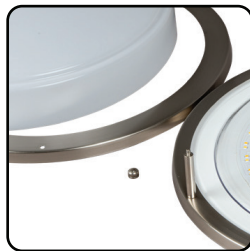

Project:	Catalog#:	Type:
Prepared By:	Notes:	Date:

E3FMB

LED Round Metal-trim Flushmount Fixture
CCT-select & Wattage Select • 10 Year Limited Warranty

Overview

Energetic Lighting's E3FMB series of LED round flushmount fixtures are designed to emulate the look and feel of traditional circline fluorescent tube flushmount fixtures, but operate at a significantly lower wattage. ezCCT and ezWatt features allow for field-selection of CCT (3000K, 4000K, or 5000K), and wattage (22W, 18W, or 15W), both accessible by removing the diffuser. Installation is quick and simple when mounting over standard ceiling junction boxes using the included crossbar and hardware, and further output control is available by installing on circuits with standard wall triac dimmers. With a CRI of >90, this fixture will bring out vibrant true-to-life colors of all objects illuminated within the room. Constructed with a durable steel housing body and LED lifetime rating of at least 50,000 hours, this rugged flushmount is designed for many years of reliable operation.

Features

- Ez-CCT field -selectable CCT - 3000K(std), 4000K & 5000K @>90 CRI
- EZWATT field-selectable Wattage- 3 steps, varied by models (See stock ordering information)
- Suitable for wet locations installations
- Dimmable down to 10% with triac wall switch dimmers
- Minimum 85% lumen maintenance @ 50,000 hours -L70/54,000 (per les TM21)

Standard 3-piece housing with toolless thumb nut retainers for easy access to inner compartment

Elegant brushed aluminum trim with large diffusion lens to provide an even light distribution

Wet location provided with foam gasket on both diffuser rim and back housing panel to prevent water ingress